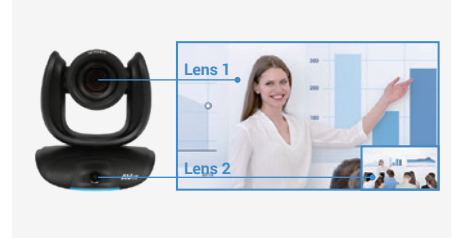

made with
Qualcomm
 Technologies

The AVer CAM550 delivers intelligent focus for captivating meetings in mid-to-large rooms. Its AI lens ensures everyone's seen clearly, while Smart Gallery displays individual remote participants. Gesture control and 4K dual-lens technology provide intuitive operation and stunning detail. Pair the CAM550 with the FONE700 speakerphone system for Voice Tracking, with automatic focus tracking and crystal-clear audio for truly captivating meetings.

4K Dual Lens Offers Wide-angle Clarity for Mid-to-Large Scale Rooms

Capture a complete view of the room with wide-angle clarity. The CAM550 equips two 4K lenses. The first is a PTZ camera with 12X optical zoom (24X total zoom) to clearly frame meeting participants. The second is an AI lens with 95° FOV to provide a panoramic view of the room.