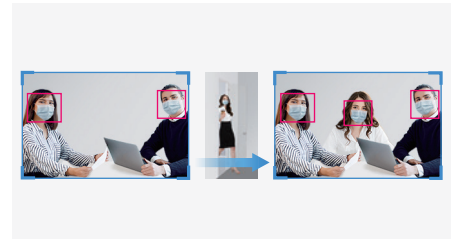

made with
Qualcomm
 Technologies

The AVer CAM550 delivers intelligent focus for captivating meetings in mid-to-large rooms. Its AI lens ensures everyone's seen clearly, while Smart Gallery displays individual remote participants. Gesture control and 4K dual-lens technology provide intuitive operation and stunning detail. Pair the CAM550 with the FONE700 speakerphone system for Voice Tracking, with automatic focus tracking and crystal-clear audio for truly captivating meetings.

4K Dual Lens Offers Wide-angle Clarity for Mid-to-Large Scale Rooms

Capture a complete view of the room with wide-angle clarity. The CAM550 equips two 4K lenses. The first is a PTZ camera with 12X optical zoom (24X total zoom) to clearly frame meeting participants. The second is an AI lens with 95° FOV to provide a panoramic view of the room.

Dynamic Framing Enhances Meeting Efficiency

The CAM550 quickly and precisely focuses on participants and newcomers. When newcomers walk in, the secondary AI lens springs to action to detect them, then the PTZ camera automatically re-frames. Through fully automatic operation, this dynamic framing optimizes meetings and protects the safety of participants.