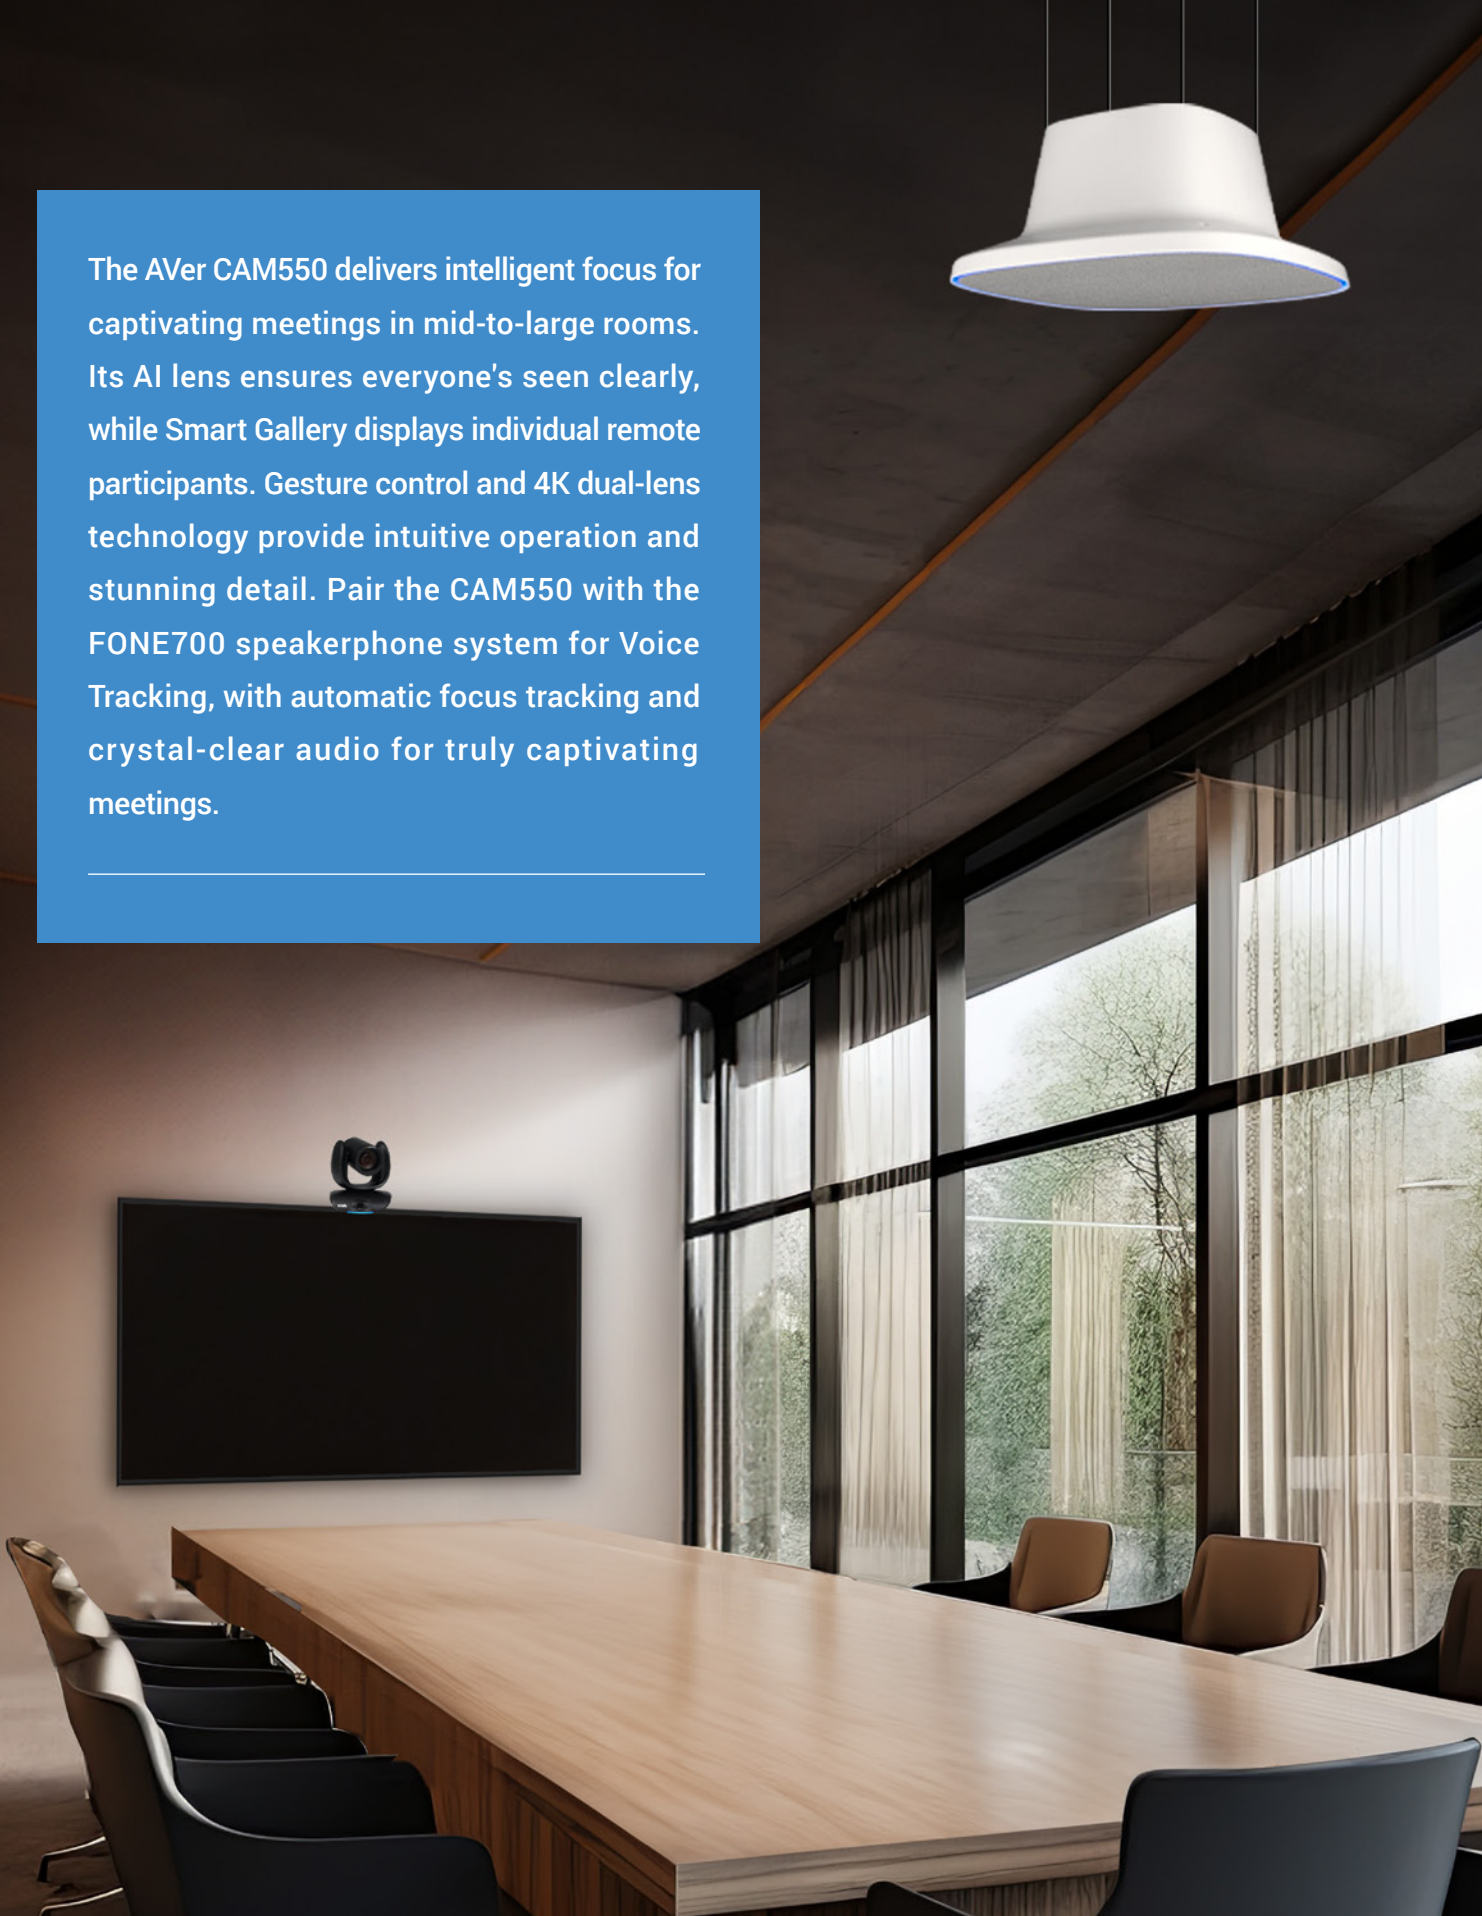

made with
Qualcomm
 Technologies

The AVer CAM550 delivers intelligent focus for captivating meetings in mid-to-large rooms. Its AI lens ensures everyone's seen clearly, while Smart Gallery displays individual remote participants. Gesture control and 4K dual-lens technology provide intuitive operation and stunning detail. Pair the CAM550 with the FONE700 speakerphone system for Voice Tracking, with automatic focus tracking and crystal-clear audio for truly captivating meetings.